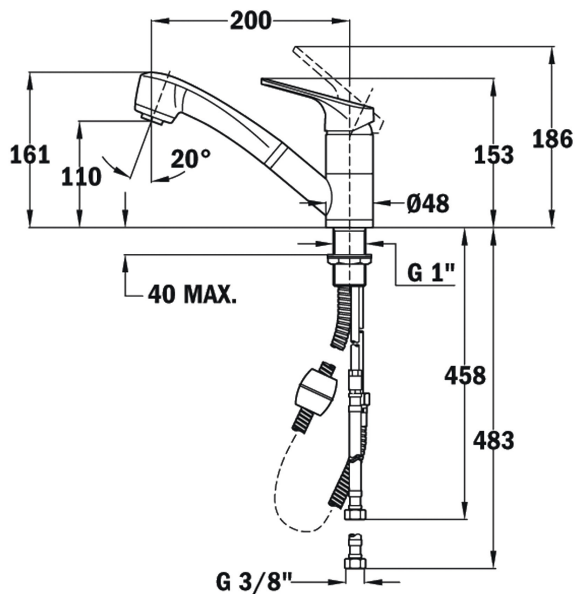

Anti-scale
aerator

Pull Out
Shower

Resistance

Swivel
spout

REFERENCE

REF: 46978020T

EAN: 8421152090862

FEATURES

Low spout pull-out kitchen tap
Swivel spout
Anti-scale aerator
Pull-out 2 functions: normal & shower spray
Extra resistant flexible hose
40 mm cartridge
Cartridge with ceramic discs of high resistance
Highly precise temperature control
Greater handling sensitivity with smoother movements
3/8" flexible inlet pipes

DIMENSIONS

Product height (mm): 161

Product width (mm):

Product depth (mm):

Product length (mm):

Net weight (Kg): 2,12

COLOURS

	46978020T	Topasbeige
	46978020CN	Chrome
	46978020CN	Sandbeige
	46978020CN	Metallic black
	46978020CN	Carbon