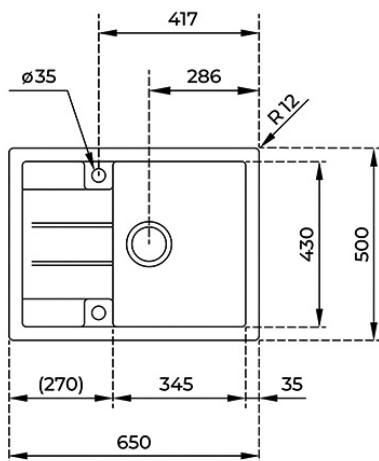

**Astral 45 B-TG 1B 1D**

Inset Tegr granite sink with one bowl and one drainer

200mm  
depthColour  
Intensity

Easy Clean

Food safe

High  
resistance**REFERENCE**

REF: 40143510

EAN: 8421152115855

**FEATURES**

Tegr granite+ sink  
 One bowl and one drainer  
 Inset installation  
 3½" automatic basket waste  
 200 mm deep bowl  
 45 cm base unit

**DIMENSIONS****Product height (mm):****Product width (mm):** 500**Product depth (mm):** 200**Product length (mm):** 650**Net weight (Kg):** 11,77**COLOURS**