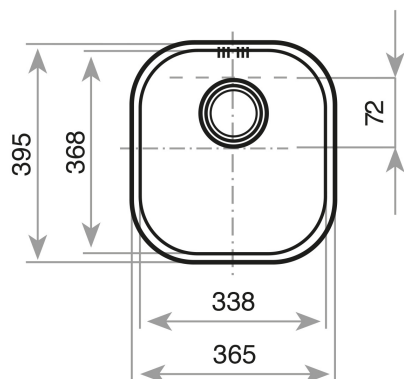

### FEATURES

Stainless steel sink

One bowl

Undermount installation

3½" manual basket waste with overflow

155 mm deep bowl

45 cm base unit

### DIMENSIONS

**Product height (mm):**

**Product width (mm):** 395

**Product depth (mm):** 155

**Product length (mm):** 365

**Net weight (Kg):** 1,22

Antibacterial

Lifetime  
warranty