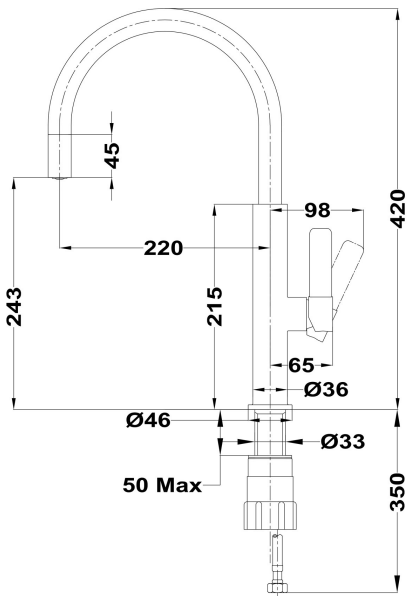

FOT 995

Single lever kitchen tap with aerator integrated in spout

REFERENCE

REF: 116030022

EAN: 8434778002096

FEATURES

- High spout kitchen tap
- Swivel spout
- Anti-scale aerator
- Cartridge with ceramic discs of high resistance
- Highly precise temperature control
- Greater handling sensitivity with smoother movements
- Easy-Quick fixation system
- 3/8" - 1/2" flexible inlet pipes

DIMENSIONS

Product height (mm): 420

Product width (mm):

Product depth (mm):

Product length (mm):

Net weight (Kg): 1,77

Saving Water

Anti-scale aerator

Swivel spout

Easy installation

COLOURS

-  116030022 Chrome
-  116030047 Stone grey
-  116030047 Chrome titanium
-  116030047 Chrome brass
-  116030047 Black chrome
-  116030047 Chrome white
-  116030047 London brick brown
-  116030047 Steam grey