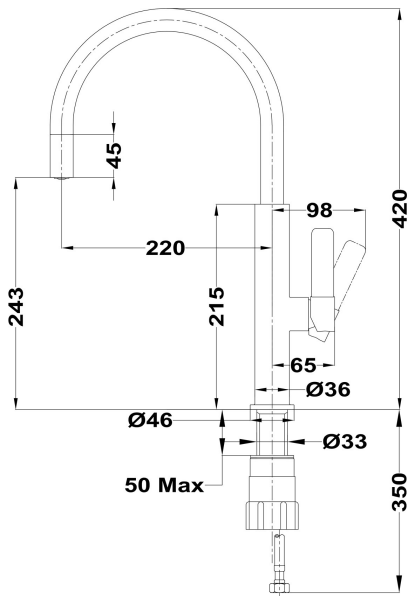

FOT 995

Single lever kitchen tap with aerator integrated in spout

Saving
WaterAnti-scale
aeratorSwivel
spoutEasy
installation**REFERENCE**

REF: 116030024

EAN: 8434778002119

FEATURES

High spout kitchen tap

Swivel spout

Anti-scale aerator

Cartridge with ceramic discs of high resistance

Highly precise temperature control

Greater handling sensitivity with smoother movements

Easy-Quick fixation system

3/8" - 1/2" flexible inlet pipes

DIMENSIONS**Product height (mm):** 420**Product width (mm):****Product depth (mm):****Product length (mm):****Net weight (Kg):** 0,95**COLOURS**

	116030024	Chrome white
	116030034	Black chrome
	116030034	Chrome
	116030034	London brick brown
	116030034	Steam grey
	116030034	Stone grey
	116030034	Chrome titanium
	116030034	Chrome brass