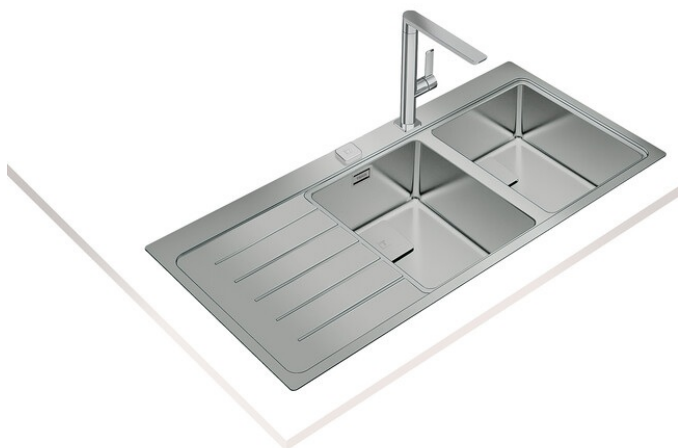

TEKA

Zenit RS15 2B 1D

Inset stainless steel sink with two bowls and one drainer

REFERENCE

REF: 115160006

EAN: 8434778004533

FEATURES

Zenit Series
Stainless steel sink
Two bowls and one drainer
Inset installation
Easy clean radius R15 corners
3½" SQ automatic basket waste with siphon
Decorative SQ cover
SilentSmart, 50% less noise
200 mm deep bowls
80 cm base unit

DIMENSIONS

Product height (mm):

Product width (mm): 520

Product depth (mm): 200

Product length (mm): 1160

Net weight (Kg): 8,27

COLOURS

115160006

Stainless steel