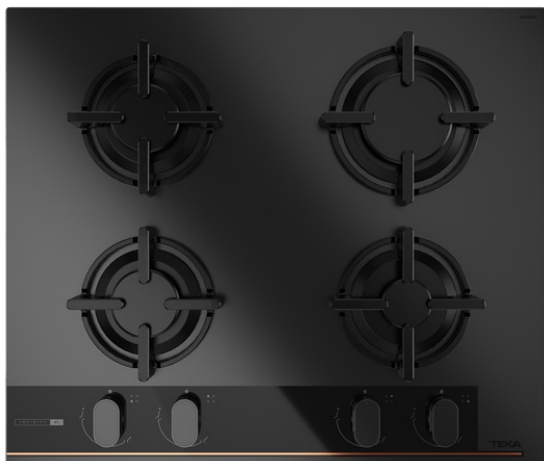

**TEKA****TOTAL GBC 64-G1 GBC BM**

Infinity G1 60cm Gas on Glass hob. Special edition by Italdesign Giugiaro

Auto  
ignition

Autolock

Easy  
installation

## FEATURES

Designed in Italy by Italdesign Giugiaro

Gas on Glass hob

Exclusive matte black finishing

Frontal mechanical control panel with ergonomic design

4 cooking zones

1 fast burner, 2,80 kW

1 semi fast burner, 1,75 kW