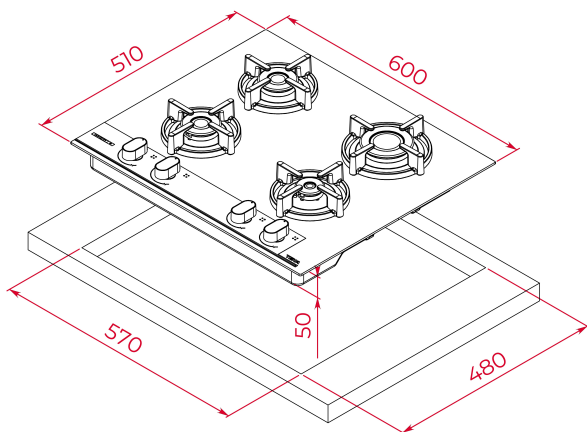

REFERENCE

REF: 112570208

EAN: 8434778022599

FEATURES

Designed in Italy by Italdesign Giugiaro

Gas on Glass hob

Exclusive matte black finishing

Frontal mechanical control panel with ergonomic design

4 cooking zones

1 fast burner, 2,80 kW

1 semi fast burner, 1,75 kW

1 semi fast burner, 1,40 kW

1 auxiliary burner, 1,00 kW

Ceramic glass surface

Auto ignition

Auto-lock safety system

Cast iron grids

Easy installation kit

Maximum nominal power 6950 W

DIMENSIONS

Product height (mm): 98

Product width (mm): 600

Product depth (mm): 510

Product length (mm):

Net weight (Kg): 13,4

TECHNICAL DETAILS

Power rate (V): 220-240

Frequency (Hz): 50/60

Maximum Nominal Power (W): -

COLOURS

112570208

Black matt