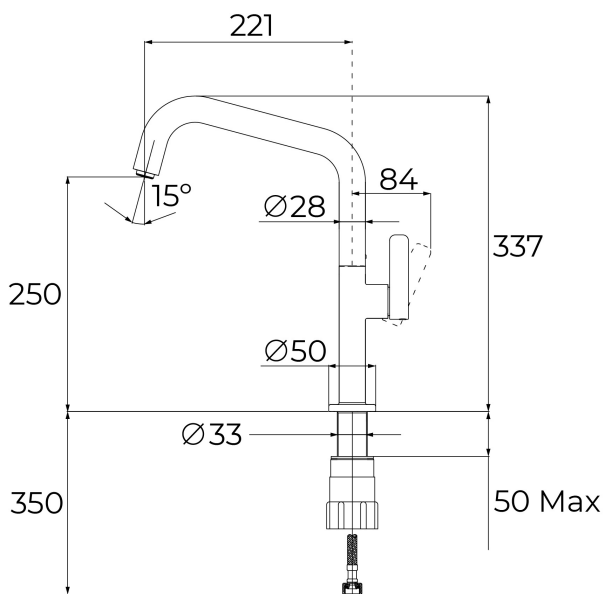

TEKA**OVAL 914**

Single lever kitchen tap with oval body 3/8" flexible inlet pipes

Anti-scale
aeratorSwivel
spoutEasy
installation**REFERENCE**

REF: 116030068

EAN: 8434778027181

FEATURES

Oval Series

High spout kitchen tap

Slim elegant design

Swivel spout 360°

Anti-scale aerator with coin slot (no tools required)

Waterflow limited to 5 l/min

Cartridge with ceramic discs of high resistance

Cartridge diameter: 28 mm

Spout diameter: 28 mm

Highly precise temperature control

Greater handling sensitivity with smoother movements

Easy-Quick fixation system

3/8" flexible inlet pipes

DIMENSIONS**Product height (mm):** 337**Product width (mm):****Product depth (mm):****Product length (mm):****Net weight (Kg):** 1,15**COLOURS**