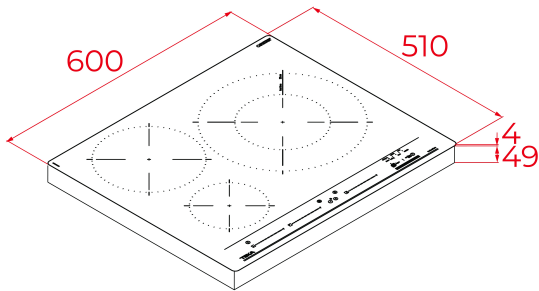

**REFERENCE**

REF: 112510045

EAN: 8434778027099

**FEATURES**

Induction hob  
 Touch Control MultiSlider  
 3 cooking zones:  
 1 double zone Ø 320/180 mm  
 1 zone Ø 215 mm  
 1 zone Ø 150 mm  
 Ceramic glass surface  
 Safety disconnection  
 Cooking timer  
 Power plus  
 Child lock  
 Residual heat indicator  
 Power management  
 Easy installation kit  
 Maximum nominal power 7200 W  
 Optional: Grilling plate and Teppanyaki

**DIMENSIONS****Product height (mm):** 53**Product width (mm):** 600**Product depth (mm):** 510**Product length (mm):****Net weight (Kg):** 10,7**TECHNICAL DETAILS**

Power rate (V): 220-240

Frequency (Hz): 50/60

Maximum Nominal Power (W): 7200

**COLOURS**

112510045

Black glass

**ENERGY EFFICIENCY**

Power consumption in standby mode (W): 0.4

Time to reach standby mode (min): 1