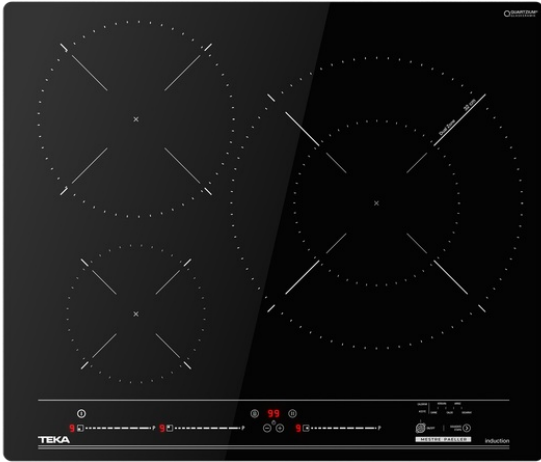

**TEKA****MestrePaeller IBC 63320 MPS BK**

Induction hob with MultiSlider touch control and a special XL cooking zone for Paella

MultiSlider

Autolock

Power

Power Plus

Easy installation

Super Zone

**REFERENCE**

REF: 112510045

EAN: 8434778027099

**FEATURES**

Induction hob  
 Touch Control MultiSlider  
 3 cooking zones:  
 1 double zone Ø 320/180 mm  
 1 zone Ø 215 mm  
 1 zone Ø 150 mm  
 Ceramic glass surface  
 Safety disconnection  
 Cooking timer  
 Power plus  
 Child lock  
 Residual heat indicator  
 Power management  
 Easy installation kit  
 Maximum nominal power 7200 W  
 Optional: Grilling plate and Teppanyaki

**DIMENSIONS****Product height (mm):** 53**Product width (mm):** 600**Product depth (mm):** 510**Product length (mm):****Net weight (Kg):** 10,7**TECHNICAL DETAILS**

Power rate (V): 220-240

Frequency (Hz): 50/60

Maximum Nominal Power (W): 7200

**COLOURS**

112510045

Black glass

**ENERGY EFFICIENCY**

Power consumption in standby mode (W): 0.4

Time to reach standby mode (min): 1