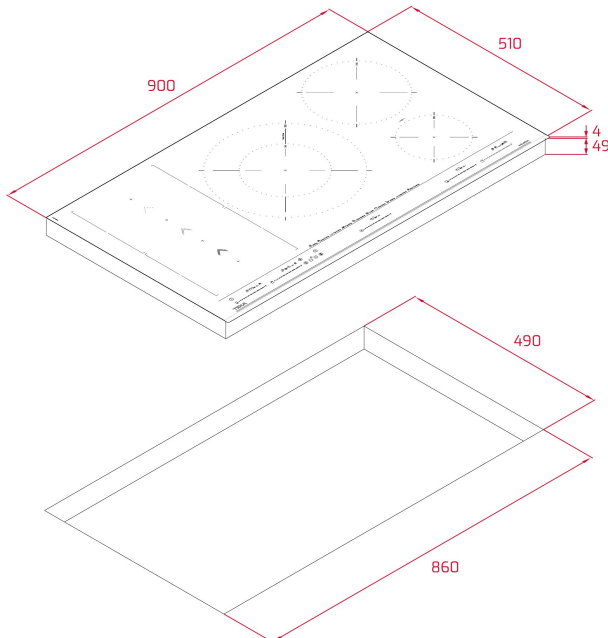

**TEKA****IBF 95-G1 MST BM**

Infinity G1 induction hob. Special edition by Italdesign Giugiaro, 90cm

**REFERENCE**

REF: 112500061

EAN: 8434778030402

**FEATURES**

Infinity G1 special edition  
 Designed in Italy by Italdesign Giugiaro  
 Flex induction hob  
 Exclusive matte black finishing  
 Direct functions: Confit, poaching, grilling, pan frying, deep frying, quick boiling, simmering, melting and keep warm  
 Touch Control MultiSlider  
 5 cooking zones  
 2 Flex zones Ø 228 X 200 mm  
 1 double zone Ø 320/180 mm  
 1 zone Ø 215 mm  
 1 zone Ø 150 mm  
 Ceramic glass surface  
 Auto-lock safety disconnection  
 Cooking timer  
 Power Plus  
 Child lock  
 Residual heat indicator  
 Power management  
 Easy installation kit  
 Maximum nominal power 10800 W

**DIMENSIONS**

**Product height (mm):** 53  
**Product width (mm):** 900  
**Product depth (mm):** 510  
**Product length (mm):**  
**Net weight (Kg):** 15,18

**TECHNICAL DETAILS**

Power rate (V): 220-240  
 Frequency (Hz): 50/60  
 Maximum Nominal Power (W): 10800