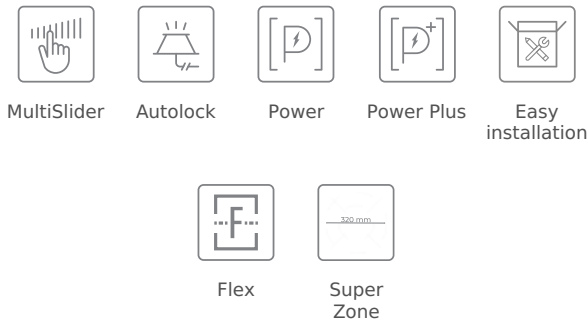

**TEKA****IBF 95-G1 MST BM**

Infinity G1 induction hob. Special edition by Italdesign Giugiaro, 90cm

**REFERENCE**

REF: 112500061

EAN: 8434778030402

**FEATURES**

Infinity G1 special edition  
 Designed in Italy by Italdesign Giugiaro  
 Flex induction hob  
 Exclusive matte black finishing  
 Direct functions: Confit, poaching, grilling, pan frying, deep frying, quick boiling, simmering, melting and keep warm  
 Touch Control MultiSlider  
 5 cooking zones  
 2 Flex zones Ø 228 X 200 mm  
 1 double zone Ø 320/180 mm  
 1 zone Ø 215 mm  
 1 zone Ø 150 mm  
 Ceramic glass surface  
 Auto-lock safety disconnection  
 Cooking timer  
 Power Plus  
 Child lock  
 Residual heat indicator  
 Power management  
 Easy installation kit  
 Maximum nominal power 10800 W

**DIMENSIONS**

**Product height (mm):** 53  
**Product width (mm):** 900  
**Product depth (mm):** 510  
**Product length (mm):**  
**Net weight (Kg):** 15,18

**TECHNICAL DETAILS**

Power rate (V): 220-240  
 Frequency (Hz): 50/60  
 Maximum Nominal Power (W): 10800