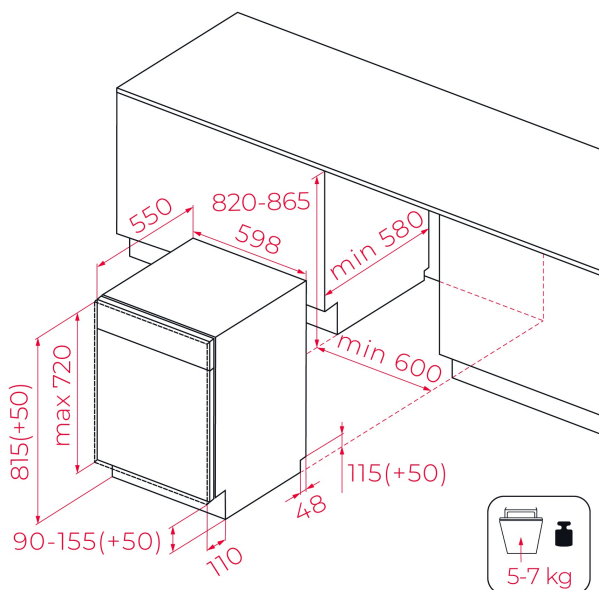

**TEKA****DFI 46710**

Fully integrated dishwasher with 12 place settings and 5 programs

Eco  
Function**REFERENCE**

REF: 114270035

EAN: 8434778032321

**FEATURES**

Fully integrated dishwasher  
Electronic control panel  
Capacity: 12 place settings  
Washing programs: 5  
Washing temperatures: 45°, 50°, 55°, 60°, 65°C  
Special programs: Fast program: 30 minutes, Intensive, ECO, 1-Hour  
Special functions: half load  
Delay timer 3-6-9-12h  
AquaSafe safety system  
Low salt and rinse indicator  
Noise level: 47 dBA  
Adjustable back feet from front  
Sliding Detergent drawer

**DIMENSIONS****Product height (mm):** 815**Product width (mm):** 598**Product depth (mm):** 550**Product length (mm):** 820-865**Net weight (Kg):** 33,00**TECHNICAL DETAILS**

Energy Efficiency Class: A++  
Energy Consumption (Kw/day): -  
Water consumption (litres/year): 3080  
Noise Level (dBA): 47  
Power rate (V): 220-240 V  
Frequency (Hz): 50Hz