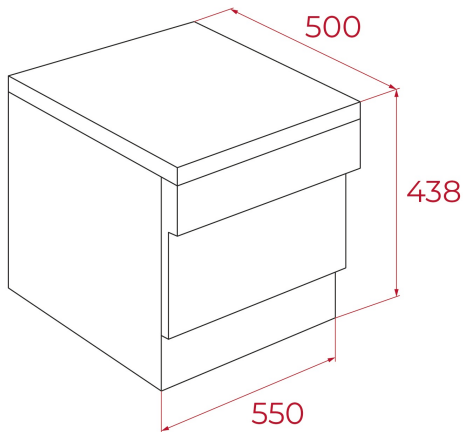

TEKA

LC 24700 WH

Free standing table top dishwasher with 6 place settings and 7 washing programs

Eco
Function

Extra Dry
function

REFERENCE

REF: 114350000

EAN: 8434778030433

Special functions: ExtraDry

AquaSafe safety system

Delay timer: 1-24 hours

Noise level: 49 dBA

Column installation

DIMENSIONS

Product height (mm): 438

Product width (mm): 550

Product depth (mm): 500

Product length (mm):

Net weight (Kg): 23

TECHNICAL DETAILS

Energy Efficiency Class: F

Energy Consumption (Kw/day): -

Water consumption (litres/year): 1820

Noise Level (dBA): 49dB