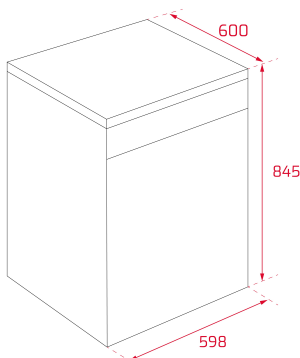

TEKA

DFS 76860 WH

PremiumCare Series semi integrated dishwasher with 14 place settings and 8 washing programs

REFERENCE

REF: 114210006

EAN: 8434778036848

FEATURES

PremiumCare series
Free standing Dishwasher
Electronic control panel with display
Capacity: 14 plate settings
Washing programs: 8
Washing temperatures: 50°, 55°, 60°, 65°, 72°C
BLDC motor
PremiumDry automatic opening system
MultiFlex 3 cutlerly tray
MultiCleaner Sensor
FlexiSet 2 lower basket
Special programs: AutoClean, AutoProgram, Intensive program, ECO program, 1-Hour
Whisper program, Hygienic, PreWash
Special functions: Half load, Express, PowerWash, ExtraDry, IonClean, AlternativeWash
AquaStop and AquaSafe safety systems
Low salt and rinse indicator
Third sprayer
Push-up adjustable upper basket
Delay timer: 1-24 hours
Noise level: 42 dBA
Sliding Detergent drawer
Column installation

DIMENSIONS

Product height (mm):

Product width (mm):

Product depth (mm):

Product length (mm):

Net weight (Kg):

TECHNICAL DETAILS

Energy Efficiency Class: -