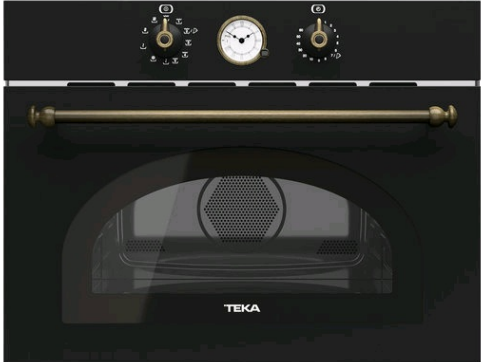

MWR 32 BIA AT Built-in Microwave with 32L ceramic base

Defrost By
Time

32L

DESCRIPTION

Built-in Microwave with 32L ceramic base

LIFE STYLE

Total

COLOURS

REFERENCE

REF. 40586034
EAN. 8421152140963

TEKA

MWR 32 BIA AT

FEATURES

Country Style Edition
Microwave + grill
3 cooking functions
Minute minder
5 microwave power levels, 1.000 W out
Defrosting by time
Integrated turntable
Triple glazed door
Tangential ventilation
Door opening security disconnection
Capacity: 44 litres
Browning plate and 2 grids

DIMENSIONS

Product height (mm): 455
Product width (mm): 595
Product depth (mm): 472
Product length (mm):
Net weight (Kg): 32

TECH SPECS

PARTICULAR CHARACTERISTICS

Certificates: CE; CB; EAC
Type of inner light: Halogen
Inside light position: TOP
Function selector: MECHANICAL
Number of cooking functions: 3
Grill function: Yes
Keeping warm: Yes
Minute Minder: Yes
Knobs type: 2 ROTATING MECHANICAL
Number of guide levels: 0
Drop-down grill: Yes
Number of guide levels (lower cavity): 0
Forced refrigeration tangential 1 speed: Yes
Microwave function: Yes
Microwave defrosting: Yes
Number of power levels: 5
Tangential ventilation: Yes

ELECTRIC CONNECTION

Maximum Nominal Power (W): 3300
Frequency (Hz): 50

ENERGY CONSUMPTION

Power rate (V): 220-240
Cable Connection Length (cm): 150
Plug: Yes
Inside light Consumption (W): 25

SECURITY SYSTEM