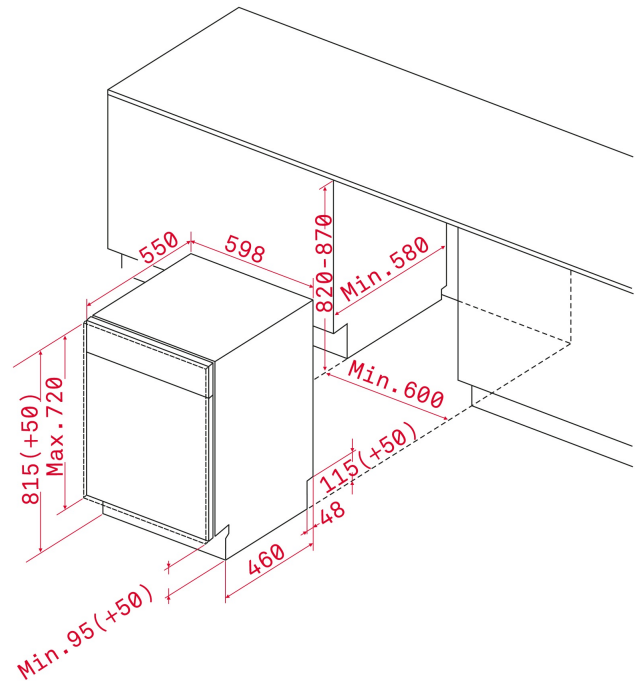

DIMENSIONS

Product height (mm): 820-870
Product width (mm): 596
Product depth (mm): 550
Product length (mm):
Net weight (Kg): 41

TECH SPECS

FITTING MEASURES

Built-in niche height (cm): 82
Minimum door height (mm): 655
Maximum door height (mm): 820-870
Plinth (mm): 50
Door width (mm): 596

**PRODUCT INFORMATION
SHEET (UE) 2019/2014**

Supplier name or trademark: TEKA
Supplier's address: C/Cajo, 17, 39011, Santander , Spain
Model identifier: DW8 60 FI
Height (cm): 82
Width (cm): 59,6
Depth (cm): 55