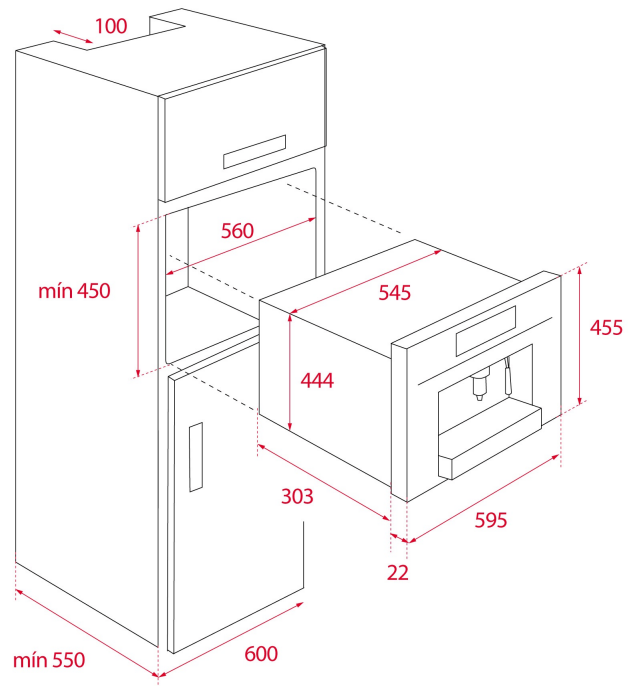

CLC 835 MC Built-in Multi Capsule Coffee Maker with 19 bar pressure

Fingerprint
Proof

Capsules

Ground coffee

DESCRIPTION

Built-in Multi Capsule Coffee Maker with 19 bar pressure

LIFE STYLE

Maestro

COLOURS

REFERENCE

REF. 111630000
EAN. 8434778003833

FEATURES

Multi capsule built-in coffee maker
Multi capsule (*) and ground coffee machine
Coffee selector: small, medium, large, extra large and infusions
Electronic control panel with TFT display
5 adapters included
Automatic LED lights
Capacity: 1 cup
Adjustable height cup support
Temperature selector
Storage drawer
2 side storage compartments
Drip tray
19 bar pump pressure
1 litre water tank
Waste container
Automatic decalcifier
Descaling function
*5 capsule adaptors: Nespresso®, Lavazza®, Caffitaly®, E.S.E pod

DIMENSIONS

Product height (mm): 455
Product width (mm): 595
Product depth (mm): 330
Product length (mm):
Net weight (Kg): 18,7

TECH SPECS

FITTING MEASURES

Built-in Depth (mm): 580
Built-in Height (mm): 450