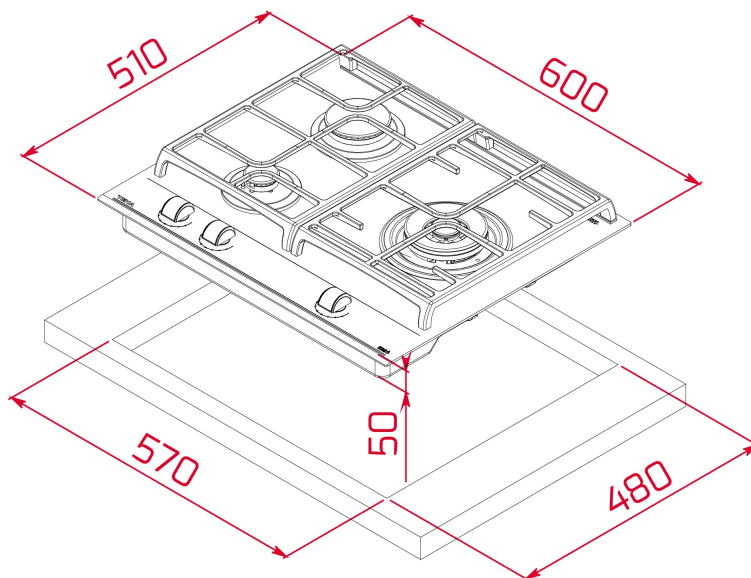

Total

COLOURS

REFERENCE

REF. 112570084
EAN. 8434778009064

TEKA

GZC 63310

FEATURES

Urban Colors Edition
Gas on Glass with ExactFlame
9 power levels with precise control of the flame
Front control knobs with ergonomic design
3 cooking zones:
1 double ring burner (4.00 kW)
1 fast burner (2.80 kW)
1 auxiliary burner (1.00 kW)
Large cast iron grids
Automatic-ignition in every burner, activated through control knobs
Auto-lock safety device (Thermocouples)
Optional Wok support
Easy installation kit
Ceramic glass surface

DIMENSIONS

Product height (mm): 50
Product width (mm): 600
Product depth (mm): 510
Product length (mm):
Net weight (Kg):

TECH SPECS

FITTING MEASURES

Built-in Width (mm): 570
Built-in Depth (mm): 480
Built-in Height (mm): 50