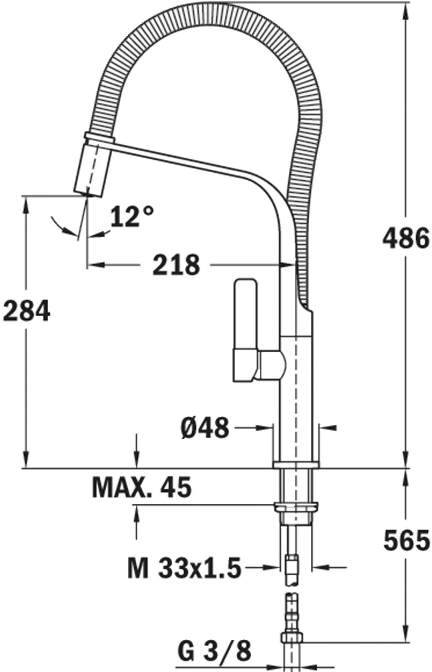

## **FEATURES**

Professional kitchen tap  
Swivel and flexible spout  
Anti-scale aerator  
Pull-down shower 1 function: aerated spray  
High resistant flexible spring  
Stainless steel flexible hose  
Cartridge with ceramic discs of high resistance  
Highly precise temperature control  
Greater handling sensitivity with smoother movements  
3/8" flexible inlet pipes

FO 999

**DIMENSIONS**

- Product height (mm): 486
- Product width (mm):
- Product depth (mm):
- Product length (mm):
- Net weight (Kg): 2,95

**TECH SPECS**

**MODELS**

- Type of installation: Free standing
- Type of spout: High spout
- Type of handle: Single lever