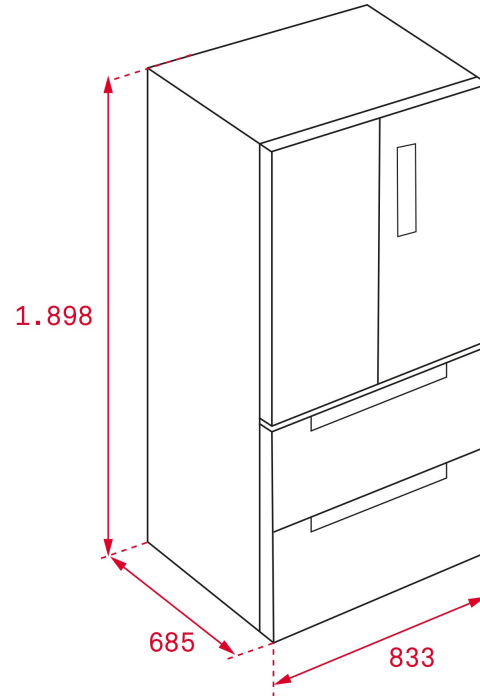

DIMENSIONS

Product height (mm): 1898
Product width (mm): 833
Product depth (mm): 685
Product length (mm):
Net weight (Kg): 136

TECH SPECS

FITTING MEASURES

Built-in height (mm): 1898

PRODUCT SHEET

Cooling system: LongLife No Frost
No Frost In Refrigerator Compartment: Yes
No Frost in chiller: Yes
No Frost in freezer compartment: Yes
Total gross capacity (litres): 582
Refrigerator compartment capacity (litres): 304
Chilling Compartment Capacity (litres): 31
Freezer compartment capacity (litres): 165
Freezer classification: 4
Freezing capacity: 13,0
Annual Consumption (kWh/year): 314
Temperature Rise Time (h): 15
Climate class: N/T
Noise level (dB): 41
Certificates: CB/DE