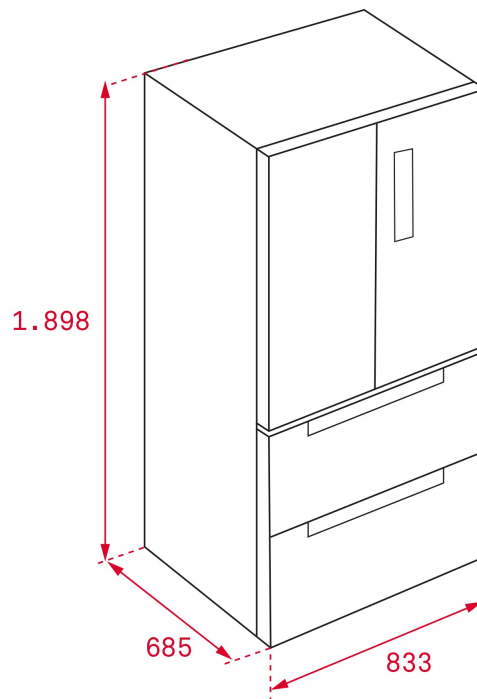

DIMENSIONS

Product height (mm): 1898

Product width (mm): 833

Product depth (mm): 685

Product length (mm):

Net weight (Kg): 136

TECH SPECS

FITTING MEASURES