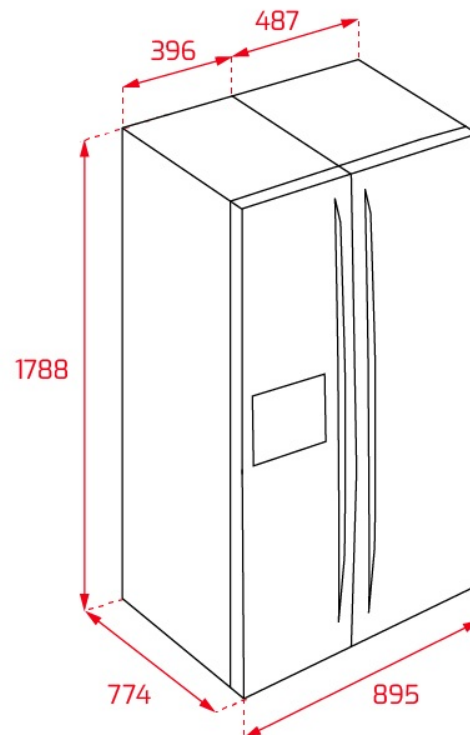

RLF 74920 EU 179cm Full No Frost Side by Side Refrigerator with 2 doors and ECO function

Motor Inverter

On Holidays function

Fresh Box

LED

LongLife No Frost

DESCRIPTION

179cm Full No Frost Side by Side Refrigerator with 2 doors and ECO function

Free Standing side by side refrigerator
Full No Frost
Outer control display
Electronic adjustable thermostat
2 FreshBox drawers
Safety glass shelves
Automatic ice maker and Automatic water dispenser
On holidays function
Fast freezing and fast cooling function
Front adjustable feet
Glass shelves in freezer
LED illumination
Climate class: T
Total capacity (gross/net): 573 / 490 litres
2 Ice cube trays and twister ice maker included

DIMENSIONS

Product height (mm): 1788
Product width (mm): 895
Product depth (mm): 774
Product length (mm):
Net weight (Kg): 108

TECH SPECS

FITTING MEASURES

Built-in height (mm): 1765

PRODUCT SHEET

Cooling system: LongLife No Frost
No Frost In Refrigerator Compartment: Yes
No Frost in chiller: Yes
No Frost in freezer compartment: Yes
Total gross capacity (litres): 573
Refrigerator compartment capacity (litres): 334
Freezer compartment capacity (litres): 156
Freezer classification: 4
Freezing capacity: 14
Annual Consumption (kWh/year): 317
Temperature Rise Time (h): 7
Climate class: T
Noise level (dB): 41
Certificates: CE, TUV, GS