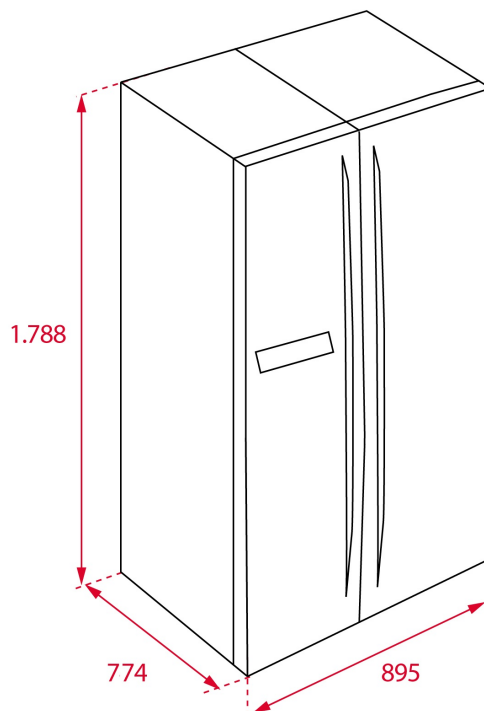

RLF 74910 EU Full No Frost Side By Side Refrigerator 179cm with 2 doors and Eco function

Motor Inverter

On Holidays function

Fresh Box

LED

LongLife No Frost

DESCRIPTION

Full No Frost Side By Side Refrigerator 179cm with 2 doors and Eco function

LIFE STYLE

Maestro

COLOURS

REFERENCE

REF. 113430013
EAN. 8434778003925

RLF 74910 EU

FEATURES

Free Standing side by side refrigerator
Full No Frost
Outer control display
Electronic adjustable thermostat
2 FreshBox drawers
Safety glass shelves
On holidays function
Fast freezing and fast cooling function
Front adjustable feet
LED illumination
Climate class: SN/N/ST
Total capacity (gross/net): 587 / 510 litres
2 Ice cube tray and twister ice maker included

DIMENSIONS

Product height (mm): 1788

Product width (mm): 895

Product depth (mm): 774

Product length (mm):

Net weight (Kg): 90

TECH SPECS

FITTING MEASURES

Built-in height (mm): 1765

PRODUCT SHEET

Cooling system: LongLife No Frost

No Frost In Refrigerator Compartment: Yes

No Frost in freezer compartment: Yes

Total gross capacity (litres): 587

Refrigerator compartment capacity (litres): 335