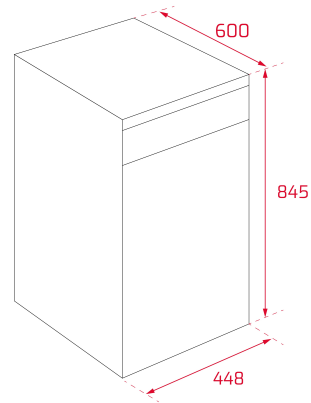

DIMENSIONS

Product height (mm): 845
Product width (mm): 448
Product depth (mm): 600
Product length (mm):
Net weight (Kg): 41,4

TECHNICAL DETAILS

PRODUCT SHEET

Capacity (Place Settings): 10
Energy consumption (kWh/year): 188
Power consumption (Kwh): 0,658
Water consumption (litres/year): 2240
Water consumption (litres): 8
Standard program: ECO
Standard cycle duration (minutes): 198
Noise level (dB): 44
Certificates: GS;CE;EMC;LVD;CB