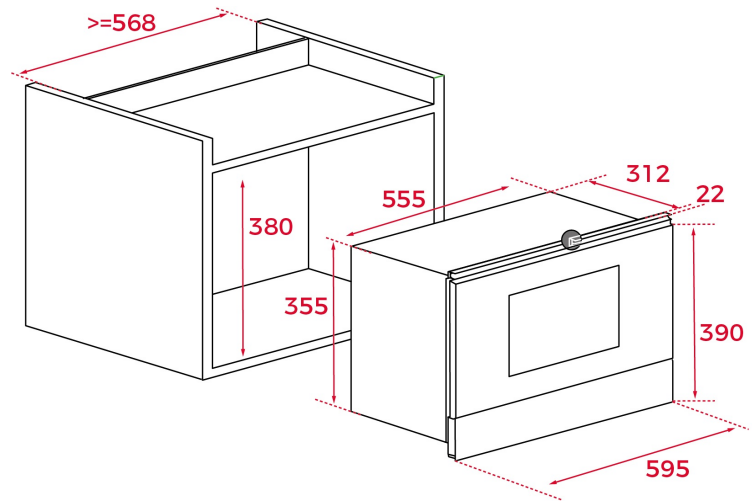

DIMENSIONS

Product height (mm): 390

Product width (mm): 595

Product depth (mm): 334

Product length (mm):

Net weight (Kg): 22

TECH SPECS

PARTICULAR CHARACTERISTICS