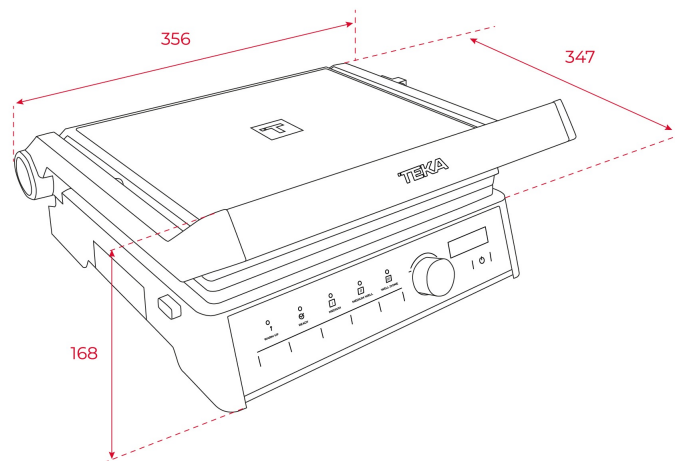

### FEATURES

Multifunction free installation electric Grill  
5x3 cooking functions  
Cooking functions: Steak, Hot Dog, Fish, Sandwich, and  
Hamburger (well done, medium and barely finish)  
Frontal electronic control with knobs  
1000 W top heating and bottom heating elements  
Temperature regulator 150 – 230 °C  
Thickness adjustment  
Warming indication lamp  
Temperature indicator  
Inside oil tray  
Non-stick coating detachable plate  
Maximum nominal power 2000 W  
80 cm connection wire

## DIMENSIONS

**Product height (mm):** 168  
**Product width (mm):** 356  
**Product depth (mm):** 347  
**Product length (mm):**  
**Net weight (Kg):** 4,2