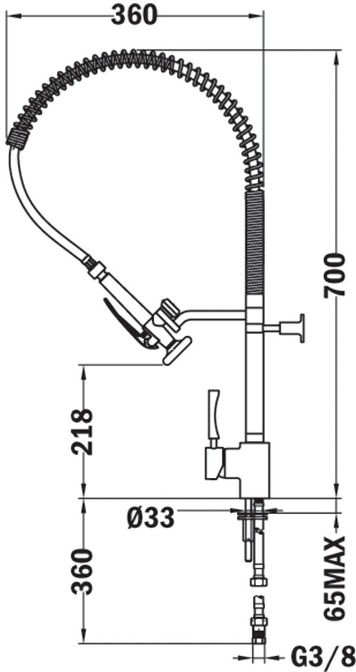

Professional kitchen tap

Swivel and flexible spout

Anti-scale aerator

Pull-down shower with stop function. 1 function: Shower spray

Double fixing system to avoid any lever effect on the sink. On-wall and sink fixation

High resistant flexible spring

Stainless steel flexible hose reinforced with plastic for better protection and easy cleaning

3/8" flexible inlet pipes

MY 174

DIMENSIONS

- Product height (mm): 700
- Product width (mm):
- Product depth (mm):
- Product length (mm):
- Net weight (Kg): 4,75

TECH SPECS

MODELS

Type of installation: Free standing