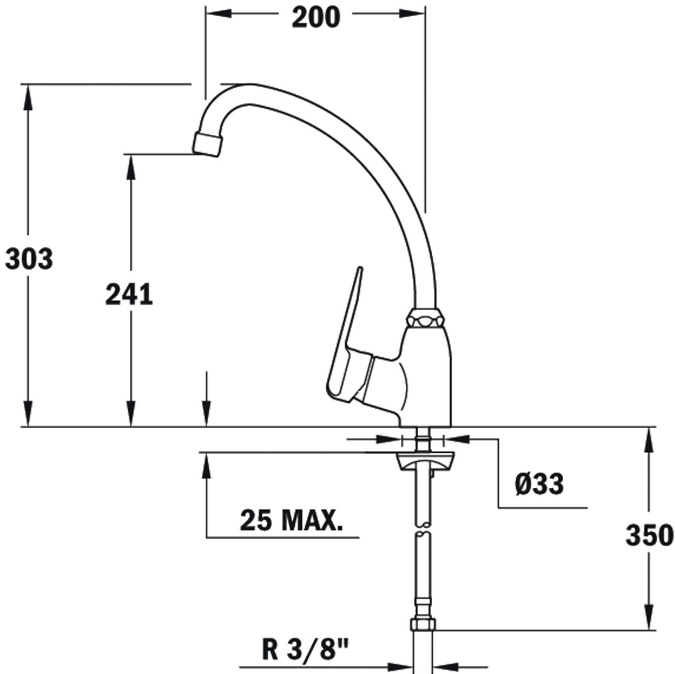

IN 912 Single Lever Kitchen Tap with high spout and anti-scale areator

Anti-Scale
Aerator

Swivel Spout

DESCRIPTION

Single Lever Kitchen Tap with high spout and anti-scale areator

LIFE STYLE

Easy

COLOURS

REFERENCE

REF. 5391212
EAN. 8421152093160

TEKA

IN 912

FEATURES

High spout kitchen tap
Swivel spout
Anti-scale aerator
Cartridge with ceramic discs of high resistance
Highly precise temperature control
Greater handling sensitivity with smoother movements
3/8" flexible inlet pipes

IN 912

DIMENSIONS

- Product height (mm): 303
- Product width (mm):
- Product depth (mm):
- Product length (mm):
- Net weight (Kg): 1,4

TECH SPECS

MODELS

Type of installation: Free standing