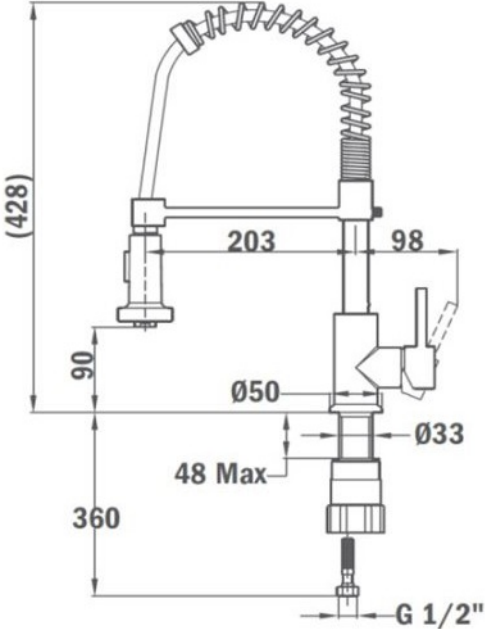

Professional kitchen tap
Swivel and flexible spout
Anti-scale aerator
Pull-down shower 2 functions: normal & shower spray
High resistant flexible spring
Stainless steel flexible hose
35 mm cartridge
Cartridge with ceramic discs of high resistance
Highly precise temperature control
Greater handling sensitivity with smoother movements
Easy-Quick fixation system
3/8" certified flexible inlet pipes

IN 939

DIMENSIONS

- Product height (mm): 428
- Product width (mm):
- Product depth (mm):
- Product length (mm):
- Net weight (Kg): 2,1

TECH SPECS

MODELS

Type of installation: Free standing