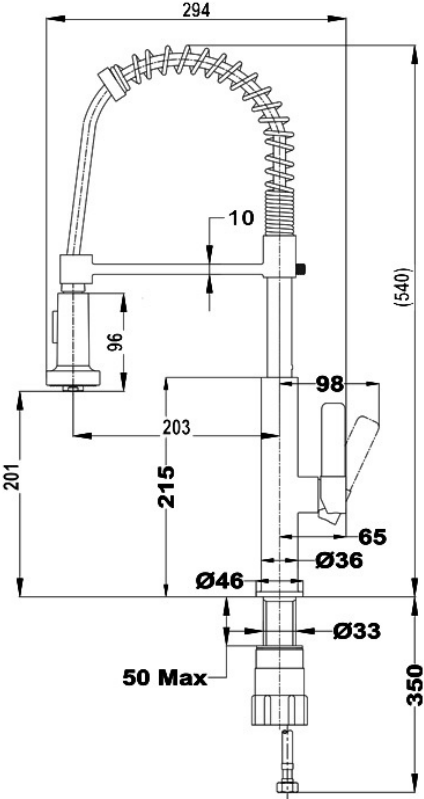

**DESCRIPTION**

Professional Kitchen Mixer with swivel and flexible spout

**LIFE STYLE**

Maestro

**COLOURS**

**REFERENCE**

REF. 116010002  
EAN. 8434778002812

**FEATURES**

Professional kitchen tap  
Swivel and flexible spout  
Anti-scale aerator  
Pull-down shower 2 functions: normal & shower spray  
Cartridge with ceramic discs of high resistance  
Highly precise temperature control  
Greater handling sensitivity with smoother movements  
High resistant flexible spring  
Stainless steel flexible hose reinforced with plastic for better protection and easy cleaning  
Easy-Quick fixation system  
3/8" - 1/2" flexible inlet pipes

FOT 939

### DIMENSIONS

- Product height (mm): 540
- Product width (mm): 294
- Product depth (mm): 201
- Product length (mm): 215
- Net weight (Kg): 1,62