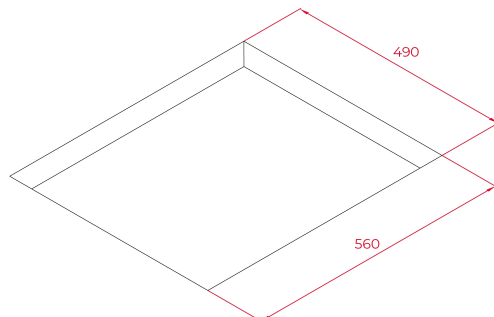

TEKA

ITF 65320 MSP

Urban Colors Edition. Flex induction hob with direct functions and 5 cooking zones

Flex

REFERENCE

REF: 112510016

EAN: 8434778011647

FEATURES

Urban Colors Edition

Flex Induction hob

Direct functions: Simmering, melting and keep warm

Touch Control MultiSlider

3 cooking zones

1 zone Ø 150/280 mm

2 zones Ø 230 X 188 mm

Ceramic glass surface

Auto-lock safety system

Cooking timer

Power plus

Child lock

Residual heat indicator

Power management

Easy installation kit

Maximum nominal power 7200 W

Optional: Grilling plate

Optional: Teppanyaki

DIMENSIONS

Product height (mm): 53

Product width (mm): 606

Product depth (mm): 516

Product length (mm):

Net weight (Kg): 10,7

TECHNICAL DETAILS

Power rate (V): 220-240

Frequency (Hz): 50/60

Maximum Nominal Power (W): -

COLOURS

112510016

Black glass

ENERGY EFFICIENCY

Power consumption in standby mode (W): 0.4

Time to reach standby mode (min): 1