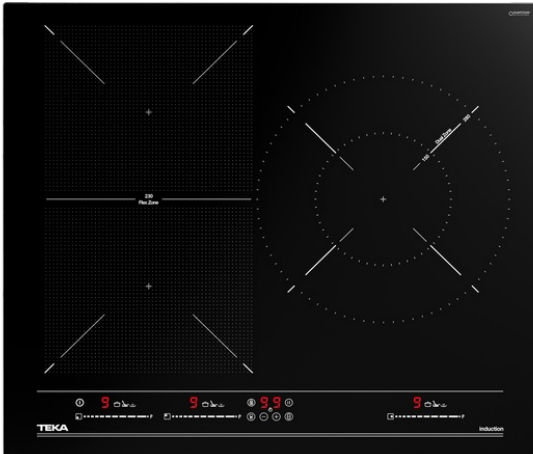

TEKA**ITF 65320 MSP**

Urban Colors Edition. Flex induction hob with direct functions and 5 cooking zones

MultiSlider

Autolock

Power

Power Plus

Easy installation

Flex

**REFERENCE**

REF: 112510016

EAN: 8434778011647

FEATURES

Urban Colors Edition

Flex Induction hob

Direct functions: Simmering, melting and keep warm

Touch Control MultiSlider

3 cooking zones

1 zone Ø 150/280 mm

2 zones Ø 230 X 188 mm

Ceramic glass surface

Auto-lock safety system

Cooking timer

Power plus

Child lock

Power rate (V): 220-240

Frequency (Hz): 50/60

Maximum Nominal Power (W): -

COLOURS

112510016

Black glass

ENERGY EFFICIENCY

Power consumption in standby mode (W): 0.4