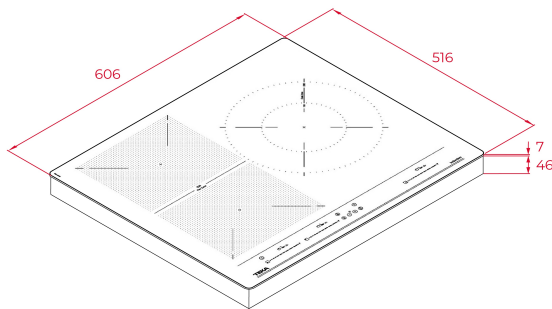

TEKA

ITF 65320 MSP

Urban Colors Edition. Flex induction hob with direct functions and 5 cooking zones

Flex

REFERENCE

REF: 112510016

EAN: 8434778011647

FEATURES

Urban Colors Edition

Flex Induction hob

Direct functions: Simmering, melting and keep warm

Touch Control MultiSlider

3 cooking zones

1 zone Ø 150/280 mm

2 zones Ø 230 X 188 mm

Ceramic glass surface

Auto-lock safety system

Cooking timer

Power plus

Child lock

Residual heat indicator

Power management

Easy installation kit

Maximum nominal power 7200 W

Optional: Grilling plate

Optional: Teppanyaki

DIMENSIONS

Product height (mm): 53

Product width (mm): 606

Product depth (mm): 516

Product length (mm):

Net weight (Kg): 10,7

TECHNICAL DETAILS

Power rate (V): 220-240

Frequency (Hz): 50/60

Maximum Nominal Power (W): -

COLOURS

112510016

Black glass

ENERGY EFFICIENCY

Power consumption in standby mode (W): 0.4

Time to reach standby mode (min): 1