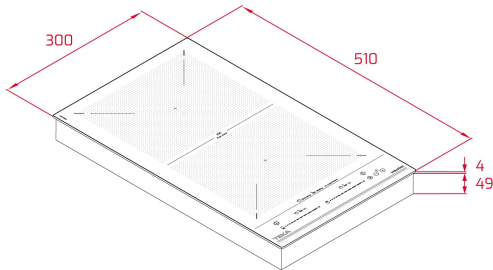

MultiSlider

Autolock

Power

Power Plus

Easy
installation

Flex