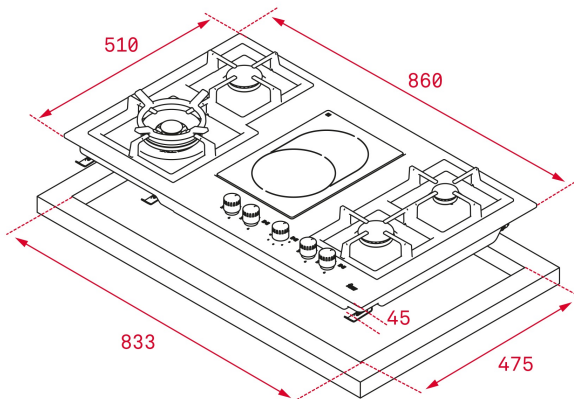

TEKA**EFX 90.1 4G 1H AI AL DR**

Gas and induction hob with cast iron grids and 5 cooking zones

Auto
ignition

Autolock

Easy
installation**REFERENCE**

REF: 112610050

EAN: 8434778019605

FEATURES

Gas + Induction hob
Frontal control knobs
5 cooking zones
1 double ring burner, 4.00 kW
2 semi fast burners, 1.7 kW
1 auxiliary burner, 1 kW
1 high light Ø 170 x 265 mm
Stainless steel surface
Auto ignition
Auto-lock safety system
Cast iron grids
Maximum nominal power 8500 W
Optional: Wok support

DIMENSIONS**Product height (mm):** 91**Product width (mm):** 860**Product depth (mm):** 510**Product length (mm):****Net weight (Kg):** 13,35**TECHNICAL DETAILS**

Power rate (V): 220-240

Frequency (Hz): 50/60

Maximum Nominal Power (W): 2200

COLOURS

112610050

Stainless steel

ENERGY EFFICIENCY

Power consumption in standby mode (W): -

Time to reach standby mode (min): -