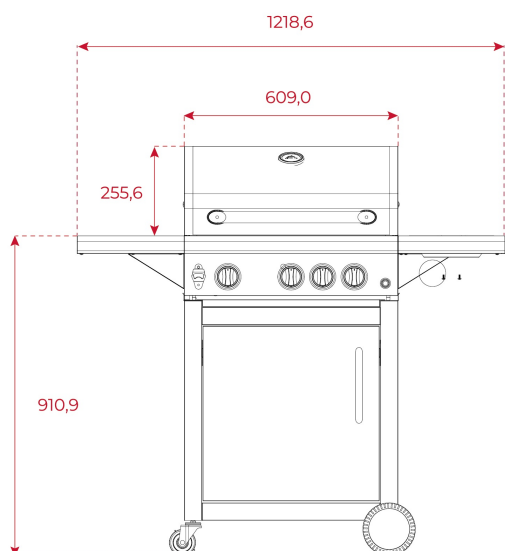

TEKA

Gourmet BBQ 3100 G

Gas barbecue with 3 main burners and an auxiliary lateral burner

REFERENCE

REF: 111570002

EAN: 8434778019711

FEATURES

Gas barbecue
Stainless Steel structure and black covering
Grill surface 58,3 x 40,8 cm
3 burners, 3,22 kW
Additional lateral burner, 3,51 kW
Ultra fast ignition
Temperature indicator on lid
2 cast iron grills with anti-stick coating
Fat collection tray
Lateral support
Built-in bottle opener
Wheels with safety lock
Max nominal power: 13.19 kW
Type of gas: LPG

DIMENSIONS

Product height (mm): 1165

Product width (mm): 1218

Product depth (mm): 589

Product length (mm):

Net weight (Kg): 33

COLOURS

111570002 Black