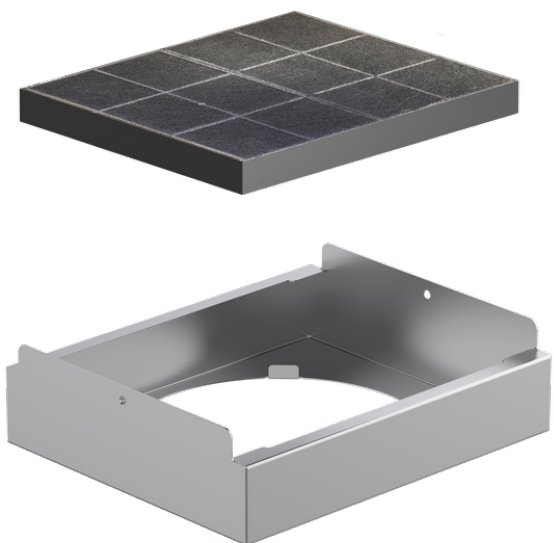

CFH 15200 O2C

Conventional recirculation kit without tube cover

REFERENCE

REF: 113290016

EAN: 8434778014778

FEATURES

Kit for the operation of the hood in recirculation mode
Installed at the hood outlet not needing tubes nor chimneys for the airflow
Includes C1RTK conventional filter

DIMENSIONS

Product height (mm):

Product width (mm):

Product depth (mm):

Product length (mm):

Net weight (Kg): 0,7

COLOURS

113290016