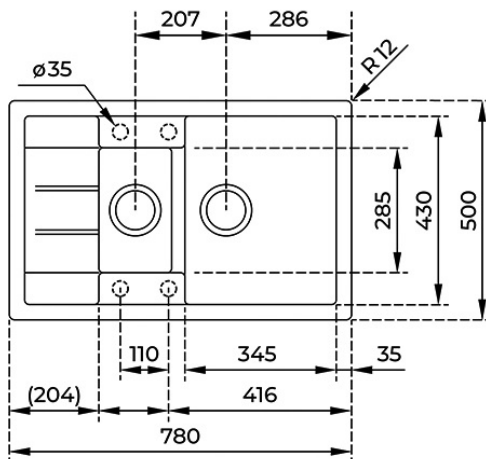

DIMENSIONS

Product height (mm):

Product width (mm): 500

Product depth (mm): 200

Product length (mm): 780

Net weight (Kg): 12,00

200mm
depth

Colour
Intensity

Easy Clean

Food safe

High
resistance