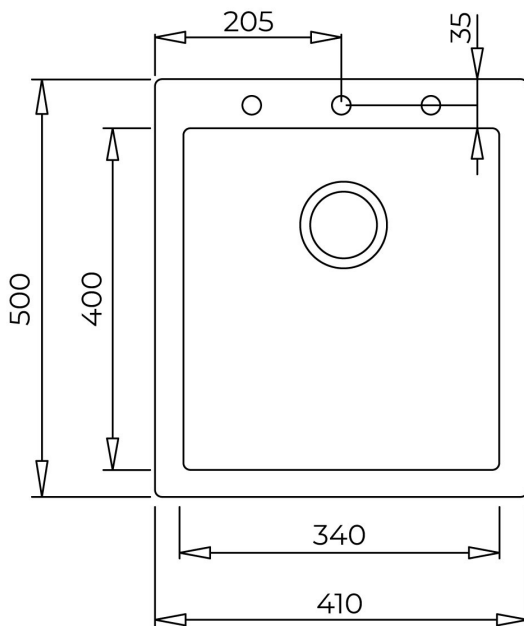

COLOURS

	115230013	Bright cream
	115230010	Artic white
	115230010	Avena beige
	115230010	Stone grey
	115230010	Black