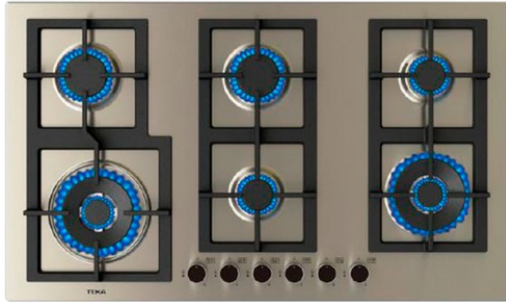

TEKA**EFX 90.1 6G AI AL 2DR CI**

Gas hob with 6 cooking zones and auto-lock safety system, 90cm

REFERENCE

REF: 112610018

EAN: 8434778010879

**FEATURES**

Gas hob
Frontal control knobs
6 cooking zones
2 double ring burners, 4.00 kW
3 semi fast burners, 1.7 kW
1 auxiliary burner, 1 kW
Stainless steel surface
Auto-lock safety system
Cast iron grids
Maximum nominal power 14.250 W

Auto
ignition

Autolock

DIMENSIONS**Product height (mm):** 91**Product width (mm):** 860**Product depth (mm):** 510**Product length (mm):****Net weight (Kg):** 15,05**TECHNICAL DETAILS**

Power rate (V): 220-240

Frequency (Hz): 50/60

Maximum Nominal Power (W): -

COLOURS

112610018

Stainless steel

ENERGY EFFICIENCY

Power consumption in standby mode (W): -

Time to reach standby mode (min): -