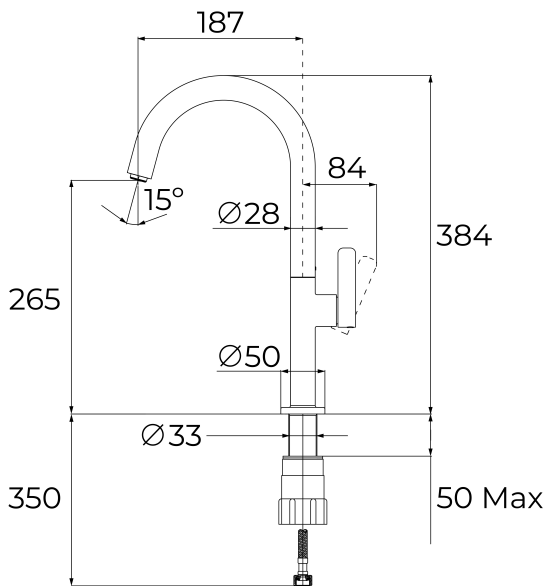

OVAL 915

Single lever kitchen tap with oval body and 3/8" flexible inlet pipes

Anti-scale
aeratorSwivel
spoutEasy
installation**REFERENCE**

REF: 116030062

EAN: 8434778027129

FEATURES

Oval Series

High spout kitchen tap

Slim elegant design

Swivel spout 360°

Anti-scale aerator with coin slot (no tools required)

Waterflow limited to 5 l/min

Cartridge with ceramic discs of high resistance

Cartridge diameter: 28 mm

Spout diameter: 28 mm

Highly precise temperature control

Greater handling sensitivity with smoother movements

Easy-Quick fixation system

3/8" flexible inlet pipes

DIMENSIONS**Product height (mm):** 384**Product width (mm):****Product depth (mm):****Product length (mm):****Net weight (Kg):** 1,07**COLOURS**