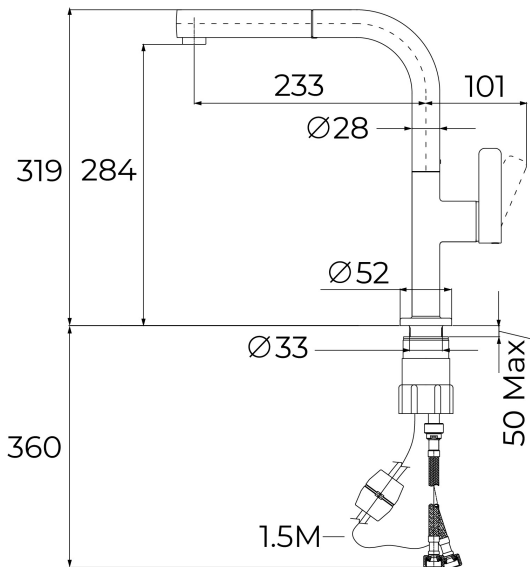

Anti-scale aerator

Pull-out 1 function: normal

Waterflow limited to 9,5 l/min

Extra resistant flexible hose

Cartridge with ceramic discs of high resistance

Cartridge diameter: 35 mm

Spout diameter: 28 mm

Highly precise temperature control

Greater handling sensitivity with smoother movements

Easy-Quick fixation system

3/8" flexible inlet pipes

Anti-Scale
AeratorPull Out
Shower

Resistance

Swivel
Spout

Easy_Quick

DIMENSIONS

Product height (mm): 319**Product width (mm):****Product depth (mm):****Product length (mm):****Net weight (Kg):** 1,49

COLOURS

116020017

Chrome

116020018

Black

116020018

Chrome