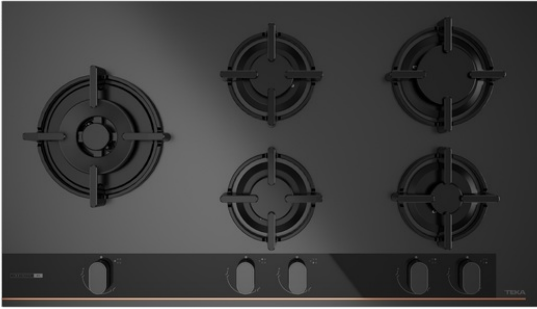

TEKA**GBC 95-G1 GB**

Infinity G1 gas on glass hob. Special edition by Italdesign Giugiaro, 90cm

REFERENCE

REF: 112570237

EAN: 8434778030457

Auto
ignition

Autolock

Easy
installation**FEATURES**

Designed in Italy by Italdesign Giugiaro

Gas on Glass hob

Exclusive matte black finishing

Frontal mechanical control panel with ergonomic design

5 cooking zones

1 double ring burner, 3,50 kW

1 fast burner, 2,80 kW

1 semi fast burner, 1,75 kW

1 semi fast burner, 1,40 kW

1 auxiliary burner, 1,00 kW

Ceramic glass surface

Auto ignition

Auto-lock safety system

Cast iron grids

Easy installation kit

Maximum nominal power 10950 W

DIMENSIONS**Product height (mm):** 98**Product width (mm):** 900**Product depth (mm):** 510**Product length (mm):****Net weight (Kg):** 16,5**TECHNICAL DETAILS**

Power rate (V): 220-240