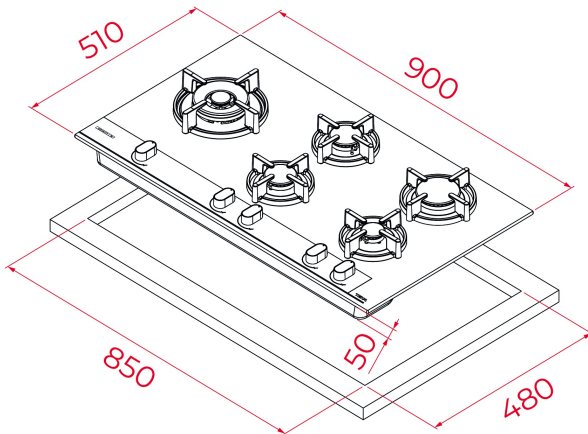

Designed in Italy by Italdesign Giugiaro

Gas on Glass hob

Exclusive matte black finishing

Frontal mechanical control panel with ergonomic design

5 cooking zones

1 double ring burner, 3,50 kW

1 fast burner, 2,80 kW

1 semi fast burner, 1,75 kW

1 semi fast burner, 1,40 kW

1 auxiliary burner, 1,00 kW

Ceramic glass surface

Auto ignition

Auto-lock safety system

Cast iron grids

Easy installation kit

Maximum nominal power 10950 W

DIMENSIONS**Product height (mm):** 98**Product width (mm):** 900**Product depth (mm):** 510**Product length (mm):****Net weight (Kg):** 16,5**TECHNICAL DETAILS**

Power rate (V): 220-240