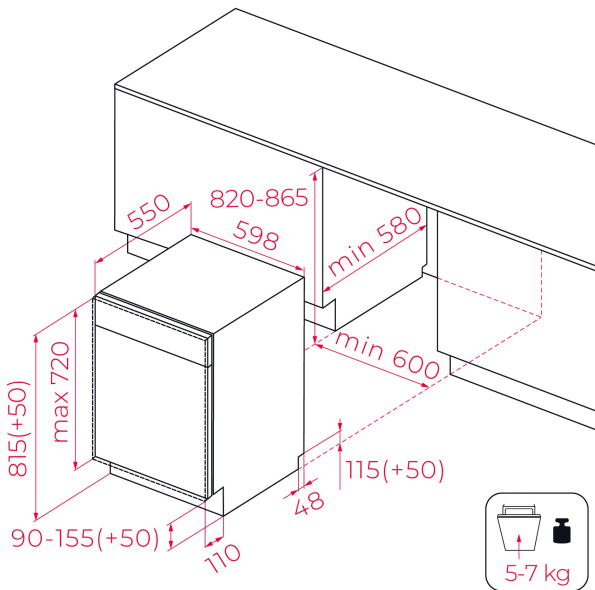

**TEKA****DFI 46720**

Fully integrated dishwasher with 13 place settings and 6 programs

Eco  
FunctionAutoDoor  
opening  
system**REFERENCE**

REF: 114270036

EAN: 8434778032710

**FEATURES**

Fully integrated dishwasher  
Electronic control panel with white display  
Capacity: 13 plate settings  
Washing programs: 6  
Washing temperatures: 45°, 50°, 55°, 60°C  
PremiumDry automatic opening system  
Special programs: Fast: 30 minutes, GlassCare, Intensive, ECO, 1-Hour  
Special function: Half load  
AquaStop and AquaSafe safety system  
Low salt and rinse indicator  
Delay timer: 1-24 hours  
Noise level: 47dBA  
Adjustable back feet from front  
Sliding Detergent drawer

**DIMENSIONS****Product height (mm):** 815**Product width (mm):** 598**Product depth (mm):** 550**Product length (mm):** 820-865**Net weight (Kg):** 28,33**TECHNICAL DETAILS**

Energy Efficiency Class: A+++  
Energy Consumption (Kw/day): -  
Water consumption (litres/year): 3080  
Noise Level (dBA): 47  
Power rate (V): 220-240 V  
Frequency (Hz): 50Hz