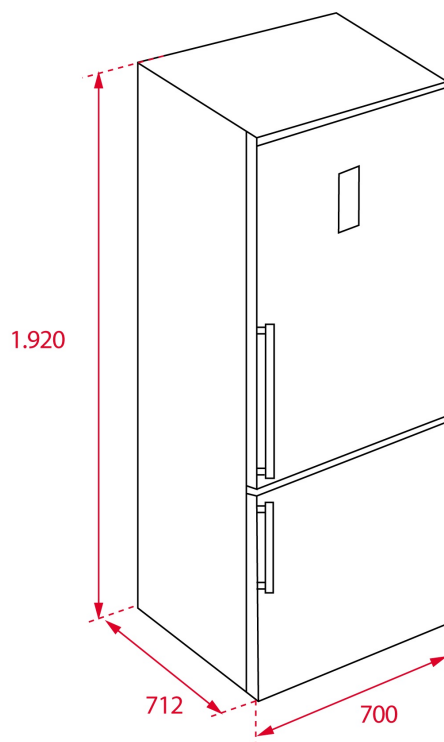

## DIMENSIONS

**Product height (mm):** 1920  
**Product width (mm):** 700  
**Product depth (mm):** 712  
**Product length (mm):**  
**Net weight (Kg):** 88,5

### FITTING MEASURES

**Built-in Width (mm):** 0  
**Built-in Depth (mm):** 0  
**Built-in Height (mm):** 0