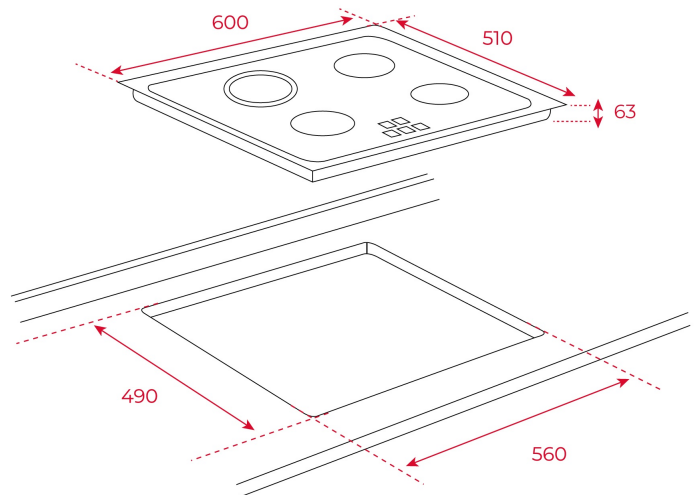

### REFERENCE

REF. 40239040  
EAN. 8421152148266

**TEKA**

**TZ 6415**

**FEATURES**

Vitroc ceramic hob  
Touch Control  
4 cooking zones  
1 high lights Ø 210 mm  
1 high lights Ø 180 mm  
2 high lights Ø 145 mm  
Ceramic glass surface  
Auto-lock safety system  
Cooking timer  
Power plus  
Child lock  
Residual heat indicator  
Easy installation kit  
Maximum nominal power 6300 W

## DIMENSIONS

**Product height (mm):** 51  
**Product width (mm):** 600  
**Product depth (mm):** 510  
**Product length (mm):**  
**Net weight (Kg):** 8,5

### FITTING MEASURES

**Built-in Width (mm):** 560  
**Built-in Depth (mm):** 490  
**Built-in height (mm):** 51