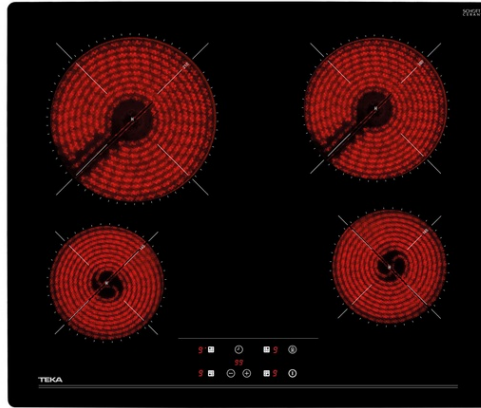

## TZ 6415 60cm Vitroceramic Hob with 4 zones and Touch Control

Autolock

Power Plus

Easy  
installation

### DESCRIPTION

60cm Vitroceramic Hob with 4 zones and Touch Control

### REFERENCE

REF. 40239040  
EAN. 8421152148266

**TEKA**

**TZ 6415**

**FEATURES**

Vitroc ceramic hob  
Touch Control  
4 cooking zones  
1 high lights Ø 210 mm  
1 high lights Ø 180 mm  
2 high lights Ø 145 mm  
Ceramic glass surface  
Auto-lock safety system  
Cooking timer  
Power plus  
Child lock  
Residual heat indicator  
Easy installation kit  
Maximum nominal power 6300 W

## DIMENSIONS

**Product height (mm):** 51  
**Product width (mm):** 600  
**Product depth (mm):** 510  
**Product length (mm):**  
**Net weight (Kg):** 8,5