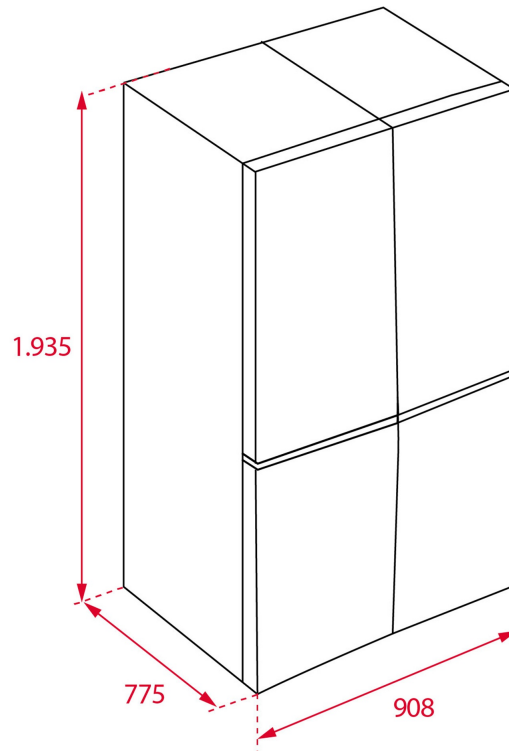

LongLife No Frost Side by Side Refrigerator 193cm with 4 doors and inverter motor

LIFE STYLE

Maestro

COLOURS

REFERENCE

REF. 113430009
EAN. 8434778003888

RMF 77920 EU

FEATURES

DIMENSIONS

Product height (mm): 1935

Product width (mm): 908

Product depth (mm): 775 (762)

Product length (mm):

Net weight (Kg): 133

TECH SPECS

FITTING MEASURES

Built-in height (mm): 1935

PRODUCT SHEET

Cooling system: LongLife No Frost

No Frost In Refrigerator Compartment: Yes

No Frost in chiller: Yes

No Frost in freezer compartment: Yes

Total gross capacity (litres): 648