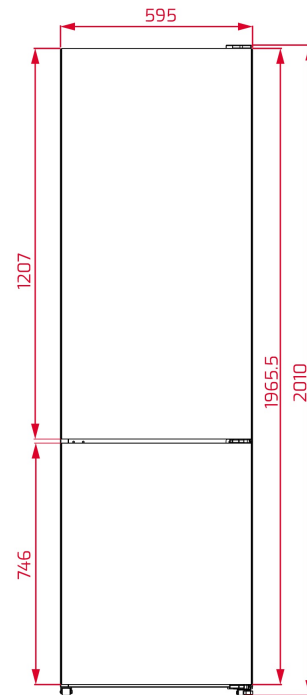

DIMENSIONS

Product height (mm): 2010
Product width (mm): 595
Product depth (mm): 660
Product length (mm):
Net weight (Kg): 83

TECH SPECS

FITTING MEASURES

Built-in height (mm): 2010

PRODUCT SHEET

Cooling system: LongLife No Frost
No Frost In Refrigerator Compartment: Yes
No Frost in chiller: Yes
No Frost in freezer compartment: Yes
Total gross capacity (litres): 379
Refrigerator compartment capacity (litres): 266
Chilling Compartment Capacity (litres): 22
Freezer compartment capacity (litres): 94
Freezer classification: 4
Freezing capacity: 8,0
Annual Consumption (kWh/year): 250,1
Temperature Rise Time (h): 18
Climate class: SN/T
Noise level (dB): 42