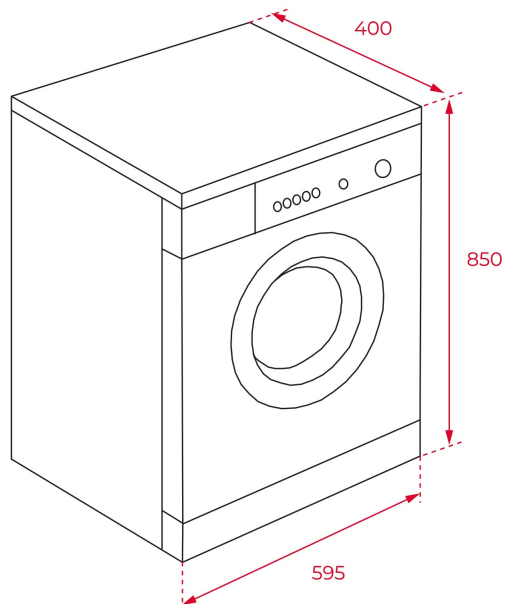

REFERENCE

REF. 113920008
EAN. 8434778017861

TK5 1060 EXP

FEATURES

Free standing Washing Machine
Electronic control panel with display
Washing capacity: 6 kg
15 washing programs
Fast program: 15 minutes
Special programs: ECO mode, Wool care, Delicate, Sport
Special functions: Speed wash, Delay timer,
Extra rinse
SmartWash system
Maximum spinning speed: 1000 RPM
Automatic water regulation
Automatic door lock safety system
Child lock
SoftCare drum
Delay timer: 1-24 hours
32 cm wide porthole door

DIMENSIONS

Product height (mm): 850

Product width (mm): 595

Product depth (mm): 400

Product length (mm):

Net weight (Kg): 52

TECH SPECS

PRODUCT SHEET