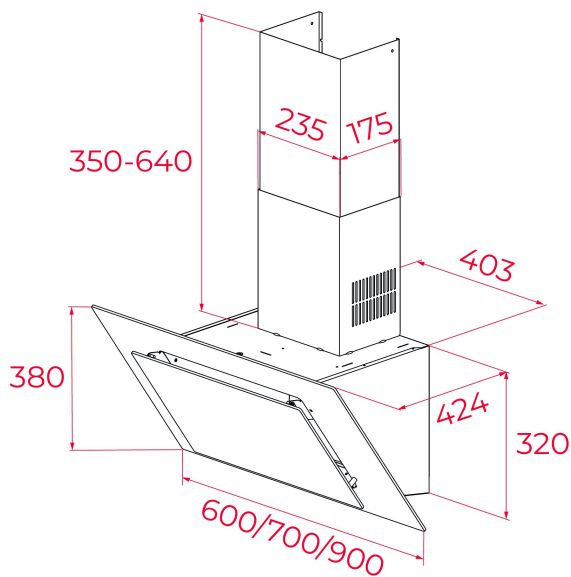

DVT Pro 78660 TBS WH

Urban Colors Edition. Vertical decorative full glass hood with FreshAir function, 70cm

LED

Perimeter
extractionStop Delay
Timer

Fresh AIR

**REFERENCE**

REF: 112930042

EAN: 8434778013245

DIMENSIONS**Product height (mm):** 800-1100**Product width (mm):** 700**Product depth (mm):** 412**Product length (mm):****Net weight (Kg):** 15,3**TECHNICAL DETAILS**

Energy Efficiency Class: A+
 Noise (LwA) Min Speed (dB): 61
 Noise (LwA) Max Speed (dB): 72
 Noise (LwA) Boost Speed (dB): 74
 Ø Outlet (mm): 150