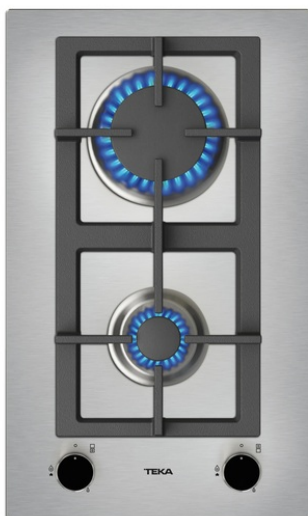

TEKA

EFX 30.1 2G AI AL CI

Stainless steel gas hob with frontal control knobs of butane and natural gas, 30cm

Auto
ignition

Autolock

REFERENCE

REF: 112610047

EAN: 8434778019575

FEATURES

Gas hob
Frontal control knobs
2 cooking zones
1 fast ring burner, 2.8 kW
1 auxiliary ring burner, 1 kW
Stainless steel surface
Auto ignition
Auto-lock safety system
Cast iron grids
Maximum nominal power 3800 W
Optional: Wok support

DIMENSIONS

Product height (mm): 91

Product width (mm): 305

Product depth (mm): 510

Product length (mm):

Net weight (Kg): 4,9

TECHNICAL DETAILS

Power rate (V): 220-240

Frequency (Hz): 50/60

Maximum Nominal Power (W): -

COLOURS

112610047

Stainless steel

ENERGY EFFICIENCY

Power consumption in standby mode (W): -

Time to reach standby mode (min): -