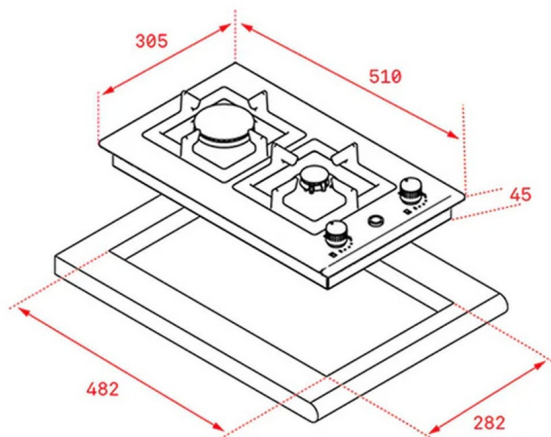

TEKA

EFX 30.1 2G AI AL CI

Stainless steel gas hob with frontal control knobs of butane and natural gas, 30cm

Auto
ignition

Autolock

REFERENCE

REF: 112610047

EAN: 8434778019575

FEATURES

Gas hob
Frontal control knobs
2 cooking zones
1 fast ring burner, 2.8 kW
1 auxiliary ring burner, 1 kW
Stainless steel surface
Auto ignition
Auto-lock safety system
Cast iron grids
Maximum nominal power 3800 W
Optional: Wok support

DIMENSIONS

Product height (mm): 91

Product width (mm): 305

Product depth (mm): 510

Product length (mm):

Net weight (Kg): 4,9

TECHNICAL DETAILS

Power rate (V): 220-240