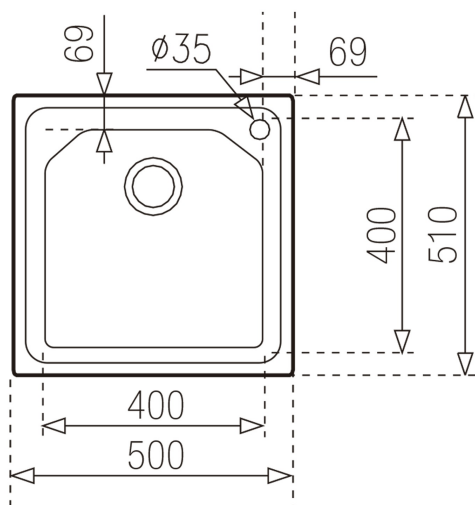

REFERENCE

REF: 12128016

EAN: 8421152116210

FEATURES

Premium Series
Stainless steel sink
One bowl
Inset installation
3½" automatic basket waste with siphon
200 mm deep bowl
45 cm base unit

DIMENSIONS

Product height (mm):

Product width (mm): 510

Product depth (mm): 200

Product length (mm): 500

Net weight (Kg): 4,1

COLOURS

12128016

Stainless steel