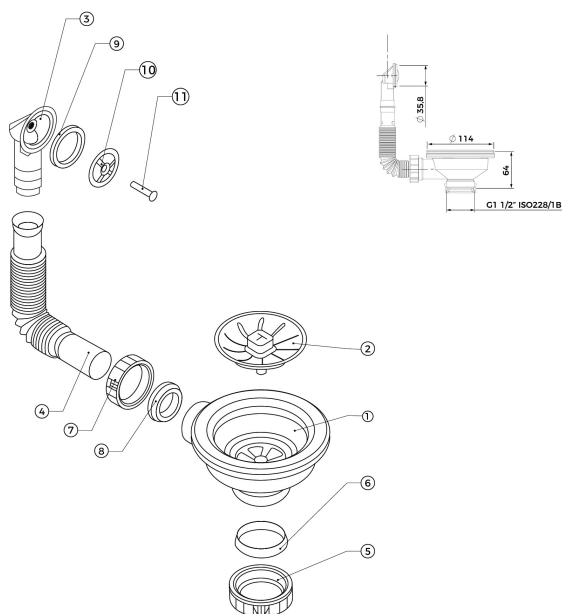

Get a more elegant and complete finish by adding this addition to your sink.

DIMENSIONS

Product height (mm):

Product width (mm):

Product depth (mm):

Product length (mm):

Net weight (Kg):

COLOURS

61001400 Stainless steel